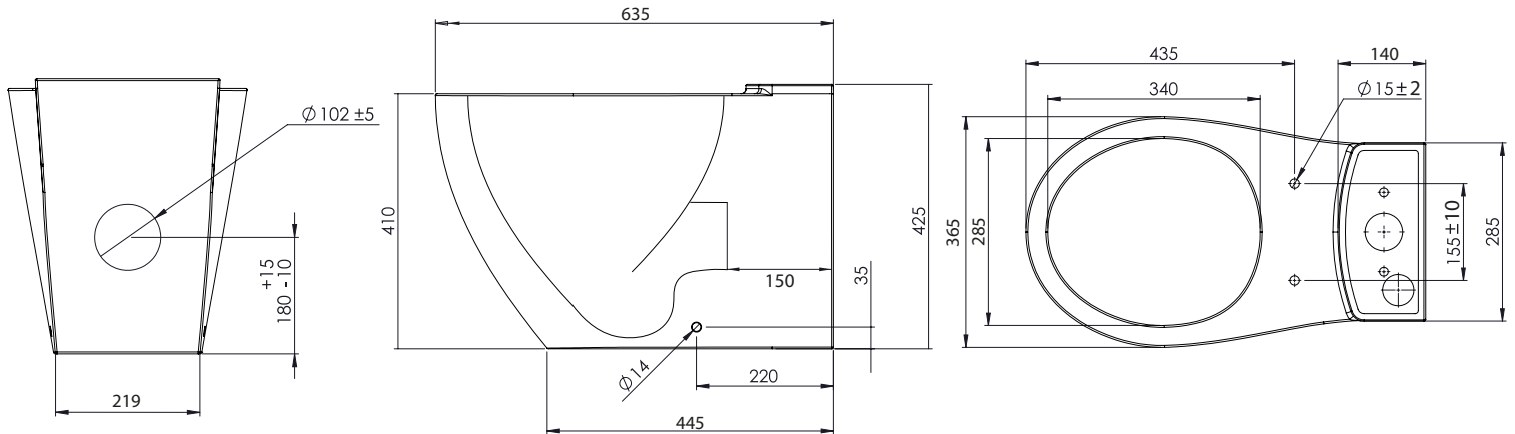

# TECHNICAL DATA SHEET

Paradigm CC Fully Enclosed WC Pan - PCCPAN2

**ROPER RHODES®**

NO.	Description	Product Code	Fixings included	Gross Weight
1	Soft Close Toilet Seat	DC14030	YES	2KG
2	CC Fully Enclosed WC	PCCPAN2	YES	31KG

## DIMENSIONS

DIAGRAMS NOT TO SCALE | ALL DIMENSIONS IN MM TOLERANCE OF  $\pm 5$ MM  
ALL PRODUCTS CONFORM TO BRITISH STANDARDS

\*Dimensions are subject to change, customers are advised to measure actual product before commencing installation.  
\*\*Fixing point dimensions are for guidance only. The positions of fixings must be checked when product is received.

## FAQs

Q - Where is the inlet valve?  
A - Bottom inlet, back right of the pan

Q - What is the flush volume  
A - 5/3L

Q - Are there any other compatible seats  
A - Yes, the Neutron seat (8901WSC-SF) also fits this pan.

Q - Rim type?  
A - Rimless

Q - Does the inlet come with an air gap conforming inlet valve?  
A - Yes

Key Dimensions Descriptions	Key Dimensions (mm)
Front to Back Footprint	445mm
Left to Right Footprint	219mm
Bowl Front to Back	340mm
Bowl Left to Right	285mm
Pan Height	410mm
Pan Overall front to Back	635mm
Centre Waste Outlet to Floor	180mm
Width of Void	180mm
Is there a Ceramic Brace Bar	No
Distance from Spigot to back of Pan	150mm