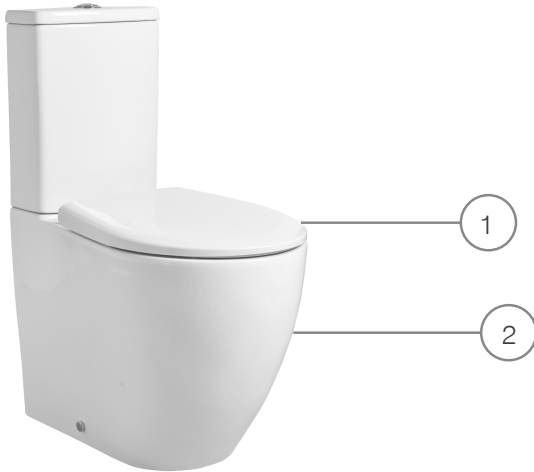

# TECHNICAL DATA SHEET

Paradigm CC Fully Enclosed WC Pan - PCCPAN2

**ROPER RHODES®**

NO.	Description	Product Code	Fixings included	Gross Weight
1	Soft Close Toilet Seat	DC14030	YES	2KG
2	CC Fully Enclosed WC	PCCPAN2	YES	31KG

### Floor Fixings

- 1. 2x Nylon Floor Bracket
- 2. 4x Stainless Steel Screws
- 3. 2x Nylon Screw Plugs
- 4. 2x Nylon Screw Collars
- 5. 2x Nylon Collars Caps (Metalic Finish)

Spare Code: SP14211

## FAQs

Q - Where is the inlet valve?  
A - Bottom inlet, back right of the pan

Q - What is the flush volume  
A - 5/3L

Q - Are there any other compatible seats  
A - Yes, the Neutron seat (8901WSC-SF) also fits this pan.

Q - Rim type?  
A - Rimless

Q - Does the inlet come with an air gap conforming inlet valve?  
A - Yes

Key Dimensions Descriptions	Key Dimensions (mm)
Front to Back Footprint	445mm
Left to Right Footprint	219mm
Bowl Front to Back	340mm
Bowl Left to Right	285mm
Pan Height	410mm
Pan Overall front to Back	635mm
Centre Waste Outlet to Floor	180mm
Width of Void	180mm
Is there a Ceramic Brace Bar	No
Distance from Spigot to back of Pan	150mm