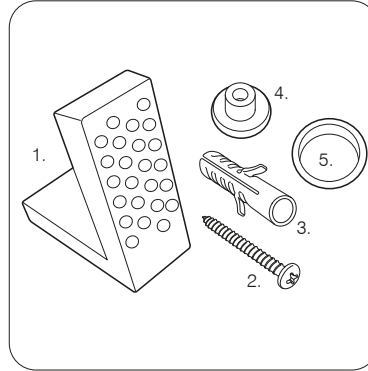

# TECHNICAL DATA SHEET

Paradigm CC Fully Enclosed WC Pan - PCCPAN2

**ROPER RHODES®**

NO.	Description	Product Code	Fixings included	Gross Weight
1	Soft Close Toilet Seat	DC14030	YES	2KG
2	CC Fully Enclosed WC	PCCPAN2	YES	31KG

### Floor Fixings

- 1. 2x Nylon Floor Bracket
- 2. 4x Stainless Steel Screws
- 3. 2x Nylon Screw Plugs
- 4. 2x Nylon Screw Collars
- 5. 2x Nylon Collars Caps (Metalic Finish)

Spare Code: SP14211

## DIMENSIONS

DIAGRAMS NOT TO SCALE | ALL DIMENSIONS IN MM TOLERANCE OF  $\pm 5$ MM  
ALL PRODUCTS CONFORM TO BRITISH STANDARDS

\*Dimensions are subject to change, customers are advised to measure actual product before commencing installation.  
\*\*Fixing point dimensions are for guidance only. The positions of fixings must be checked when product is received.

Q - Rim type?  
A - Rimless

Q - Does the inlet come with an air gap conforming inlet valve?  
A - Yes

Key Dimensions Descriptions	Key Dimensions (mm)
Front to Back Footprint	445mm
Left to Right Footprint	219mm
Bowl Front to Back	340mm
Bowl Left to Right	285mm
Pan Height	410mm
Pan Overall front to Back	635mm
Centre Waste Outlet to Floor	180mm
Width of Void	180mm
Is there a Ceramic Brace Bar	No
Distance from Spigot to back of Pan	150mm