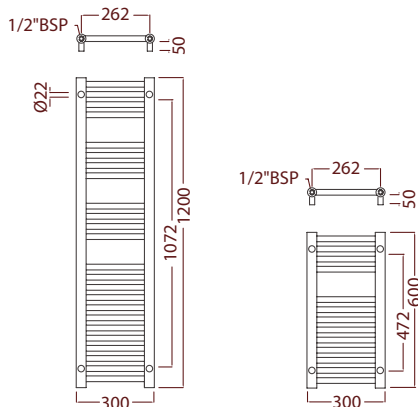

Product Code Premier XL Slimline	Finish	Sizes (mm)		No of Elements	Output $\Delta t60^{\circ}\text{C}$ (Watts/BTU)	Output $\Delta t50^{\circ}\text{C}$ (Watts/BTU)	Summer Element	Price (£) ex VAT.	Price (£) inc VAT.
		Height	Width						
RXPS-0600300-ss	Polished S/Steel	600	300	13	258 / 882	204 / 696	100W	£225	£270
RXPS-1200300-ss	Polished S/Steel	1200	300	24	491 / 1679	387 / 1320	150W	£325	£390
RXPS-1500300-ss	Polished S/Steel	1500	300	30	615 / 2091	485 / 1654	300W	£405	£486

Premier XL Slimline

Polished Stainless Steel

Description

Ideal for highly corrosive areas of the house and where wall space is at a premium. Made from highly polished 304 marine grade stainless steel which is highly durable and suitable for direct or open systems. Unlike most of our competitors, it has a full compliment of 22mm cross bars and 38mm collectors.

Concealed Air Bleed Plug

For electric options see page 74.

For Thermostatic valve options see page 73.

Overall projection = 88 mm

Projection to pipe centres = 69mm

Note. Drawings are not to scale

Premier XL Slimline 1200 x 300