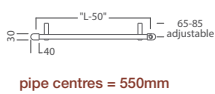

For electric options see page 74.

For Thermostatic valve options see page 73.

Blanking Plug + Flat Cover in Chrome and White

pipe centres = 750mm

pipe centres = 1350mm

Overall projection = 80mm - 100mm adjustable