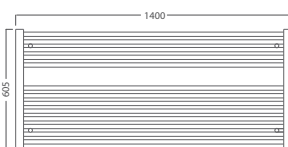

pipe centres = 1350mm

Overall projection = 80mm - 100mm adjustable