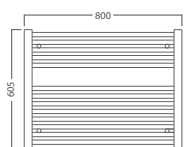

pipe centres = 750mm

Overall projection = 80mm - 100mm adjustable