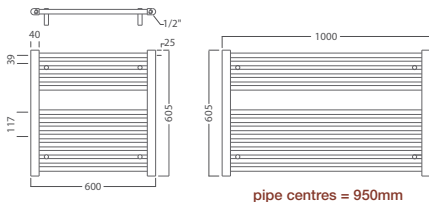

For electric options see page 74.

For Thermostatic valve options see page 73.

Blanking Plug + Flat Cover in Chrome and White

pipe centres = 750mm

pipe centres = 1350mm

Overall projection = 80mm - 100mm adjustable