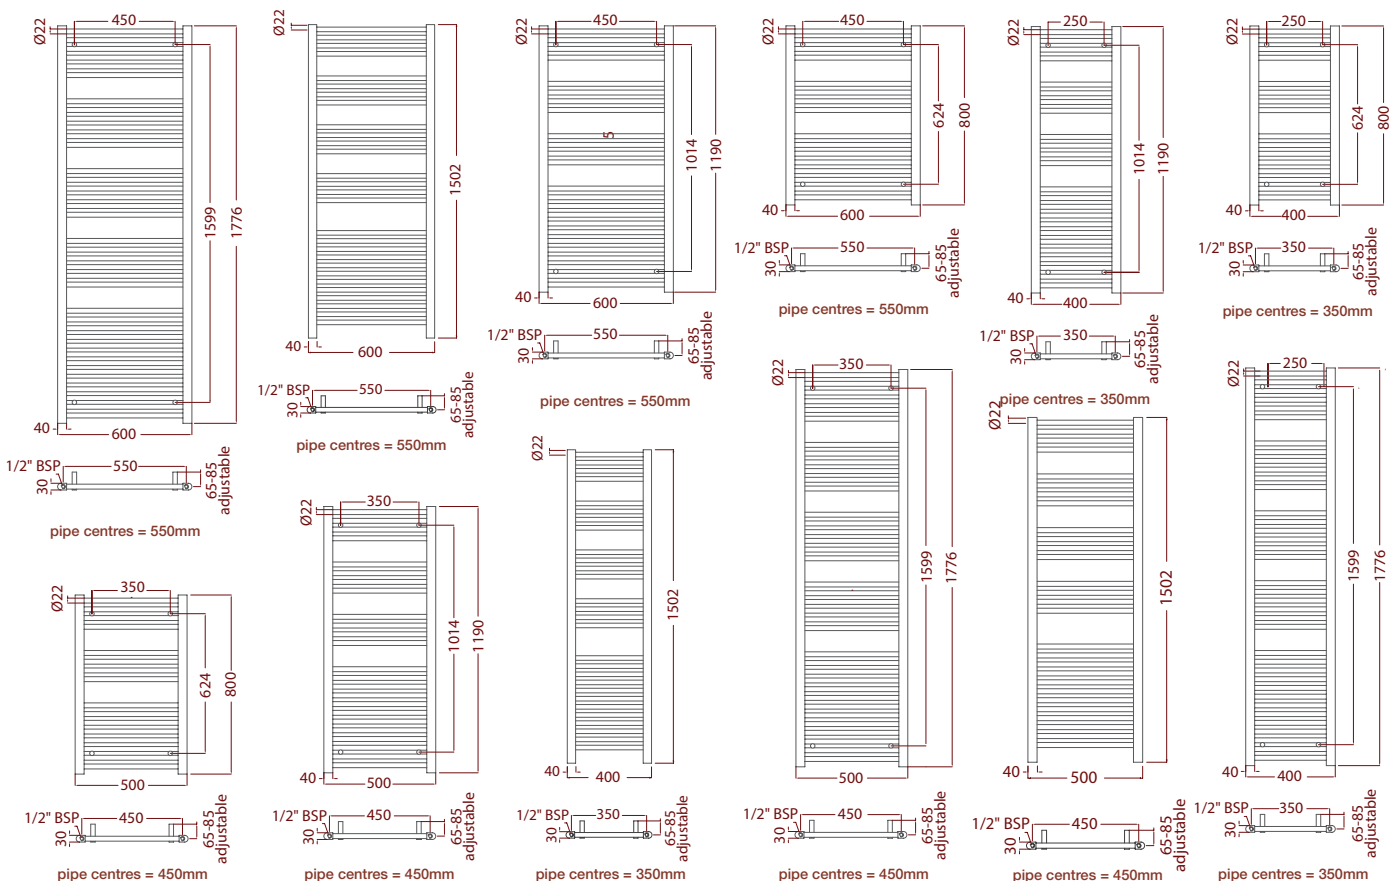

Horizontal

RXPS-0600600-ch	Chrome	600	600	13	415 / 1420	415 / 1420	120W	£169	£203
RXPS-0600800-ch	Chrome	600	800	13	517 / 1768	517 / 1768	150W	£189	£227
RXPS-06001000-ch	Chrome	600	1000	13	644 / 2202	644 / 2202	300W	£219	£263
RXPS-06001400-ch	Chrome	600	1400	13	895 / 3060	895 / 3060	400W	£259	£311
RXPS-06001800-ch	Chrome	600	1800	13	1181 / 4039	1181 / 4039	600W	£299	£359

Towel Bars

RXPS-TBAR01-ch	Chrome	500	n/a	n/a	n/a	n/a	n/a	£48	£57.60
RXPS-TBAR02-ch	Chrome	600	n/a	n/a	n/a	n/a	n/a	£48	£57.60
RXPS-TBAR05-ch	Chrome	400	n/a	n/a	n/a	n/a	n/a	£48	£57.60
RXPS-TBAR03-wh	White	500	n/a	n/a	n/a	n/a	n/a	£48	£57.60
RXPS-TBAR04-wh	White	600	n/a	n/a	n/a	n/a	n/a	£48	£57.60
RXPS-TBAR06-wh	White	400	n/a	n/a	n/a	n/a	n/a	£48	£57.60