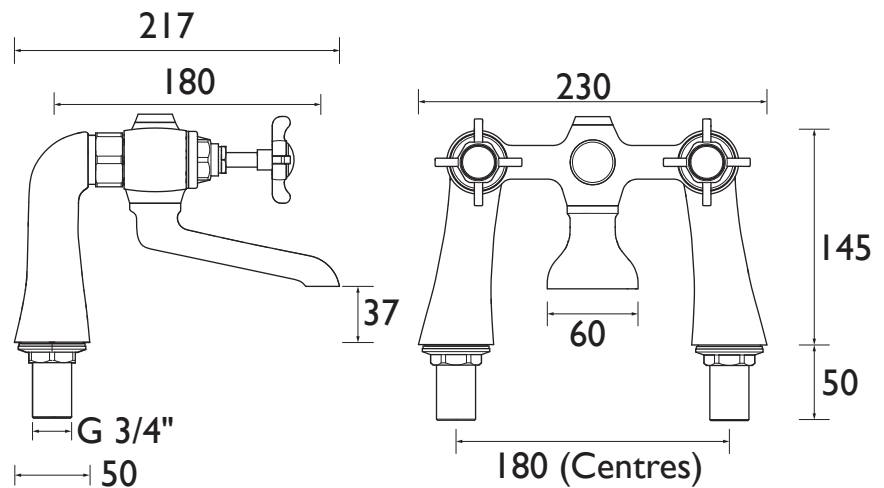

### Specification

<b>Product Type:</b>	Bathroom Taps
<b>Main Construction Material:</b>	Brass
<b>Mount Type:</b>	Deck
<b>Handle Type:</b>	Crosshead
<b>Connection Inlet:</b>	3/4" BSP
<b>Connection Outlet:</b>	Open
<b>Number of Tap Holes:</b>	2
<b>Valve/Cartridge Type:</b>	3/4" Ceramic Disc Valves 1/4 Turn
<b>Plumbing System Requirements:</b>	Suitable for all plumbing systems
<b>Minimum Dynamic Pressure (bar):</b>	0.2 bar
<b>Maximum Dynamic Pressure (bar):</b>	5.0 bar
<b>Maximum Hot Water Temperature °C:</b>	65°C
<b>Maximum Static Pressure (bar):</b>	10 bar
<b>Flow Type:</b>	Single
<b>Isolation Included:</b>	No

### Dimensions (measurements in mm)