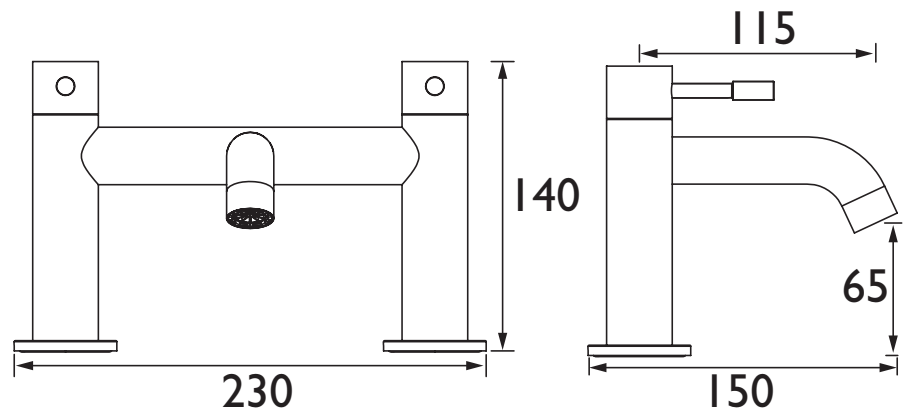

Product Certifications:

For more products, visit our website:
<http://www.bristan.com>

Specification

Product Type:	Bathroom Taps
Main Construction Material:	Brass
Mount Type:	Deck
Handle Type:	Lever
Connection Inlet:	3/4" BSP
Connection Outlet:	Flow Straightener
Number of Tap Holes:	2
Valve/Cartridge Type:	3/4" Ceramic Disc Valve - 1/4 Turn
Plumbing System Requirements:	Suitable for all plumbing systems
Minimum Dynamic Pressure (bar):	0.2 bar
Maximum Dynamic Pressure (bar):	5.0 bar
Maximum Hot Water Temperature °C:	60 °C
Maximum Static Pressure (bar):	10 bar
Flow Type:	Single
Isolation Included:	No

Dimensions (measurements in mm)

Flow Rates (l/min)

System Pressure (bar)	0.2	0.5	1	2	3	5
MI BF BLK (mixed)	19.9	32.8	46.9	66.8	80.3	103.7

TECHNICAL
DATA
SHEET

BRISTAN

D1