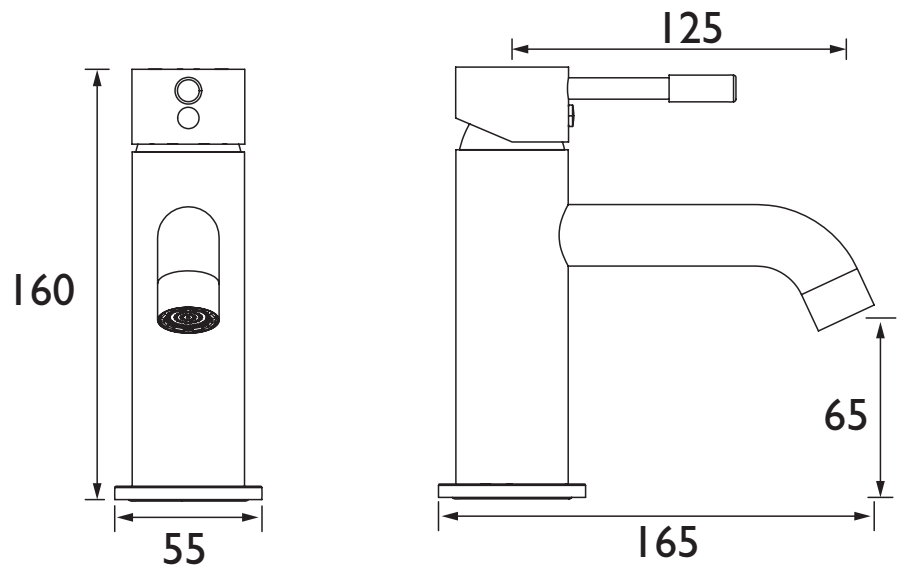

MI BAS BLK

MILA Tap Range Mila Basin Mixer Tap with Clicker Waste Black

Specification

Product Type:	Bathroom Taps
Main Construction Material:	Brass
Mount Type:	Deck
Handle Type:	Lever
Connection Inlet:	M10 x 15mm Flexible Tails
Connection Outlet:	5ltr Aerator
Number of Tap Holes:	1
Valve/Cartridge Type:	35mm Flat Cartridge
Plumbing System Requirements:	Suitable for all plumbing systems
Minimum Dynamic Pressure (bar):	0.5 bar
Maximum Dynamic Pressure (bar):	5.0 bar
Maximum Hot Water Temperature °C:	60 °C
Maximum Static Pressure (bar):	10 bar
Flow Type:	Single
Isolation Included:	No

Product Certifications:

For more products, visit our website:
<http://www.bristan.com>

Dimensions (measurements in mm)

Flow Rates (l/min)

System Pressure (bar)	0.5	1	2	3	5
MI BAS BLK (mixed)	5	5	5	5	5

TECHNICAL DATA SHEET