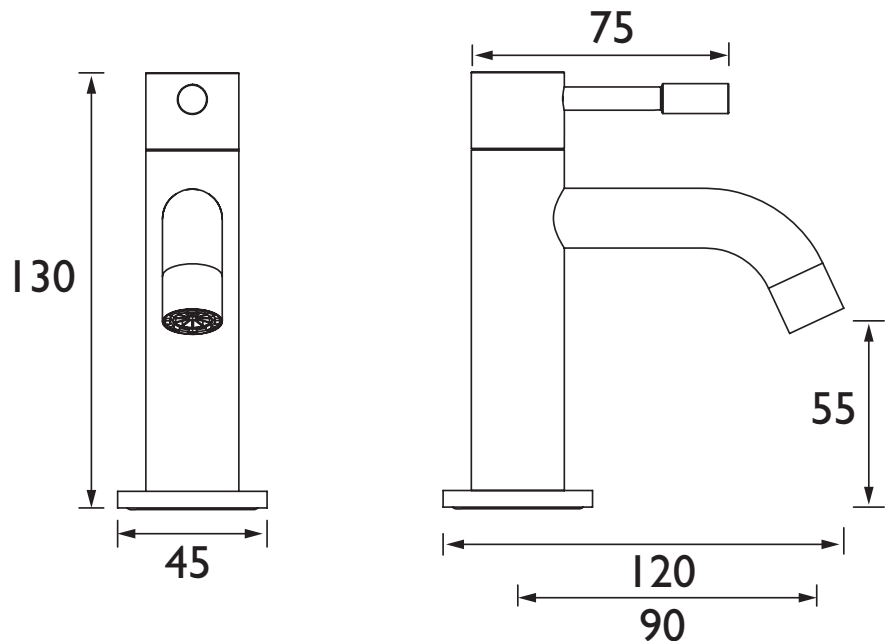

### Specification

<b>Product Type:</b>	Bathroom Taps
<b>Main Construction Material:</b>	Brass
<b>Mount Type:</b>	Deck
<b>Handle Type:</b>	Lever
<b>Connection Inlet:</b>	G 1/2"
<b>Connection Outlet:</b>	Flow Straightener
<b>Number of Tap Holes:</b>	2
<b>Valve/Cartridge Type:</b>	1/2" Ceramic Disc Valve - 1/4 Turn
<b>Plumbing System Requirements:</b>	Suitable for all plumbing systems
<b>Minimum Dynamic Pressure (bar):</b>	0.2 bar
<b>Maximum Dynamic Pressure (bar):</b>	5.0 bar
<b>Maximum Hot Water Temperature °C:</b>	60°C
<b>Maximum Static Pressure (bar):</b>	10 bar
<b>Isolation Included:</b>	No

### Dimensions (measurements in mm)