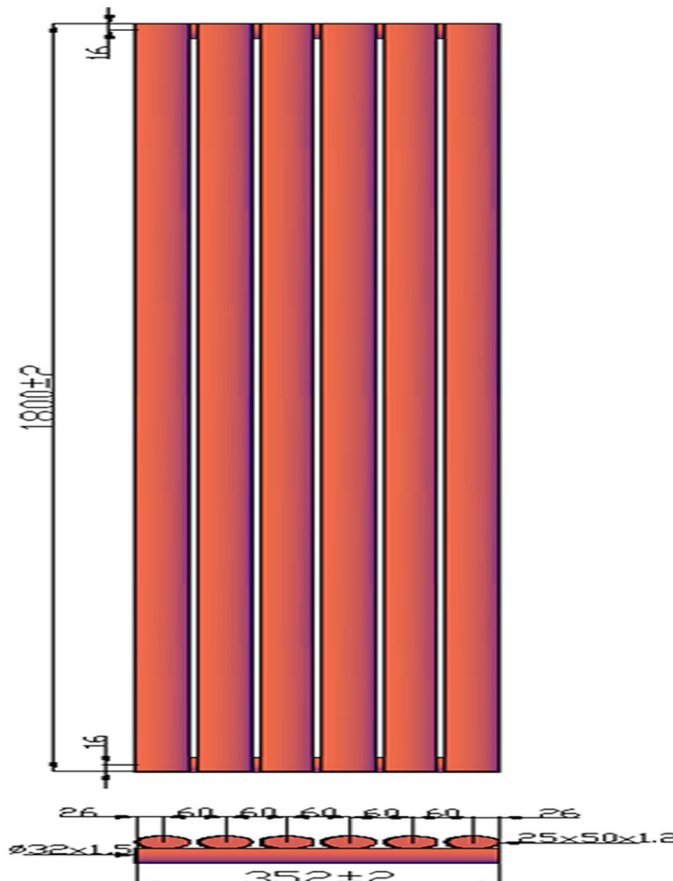

DORNEY

H1800MM W352MM

PRODUCT CODE
CHROME - IMA1835

10 YEAR GUARANTEE

PIPE CENTRES
352MM

WATTS / BTU
423W - 1443BTU

LIST PRICE
CHROME - £246.46

TOWELRADS.COM LTD