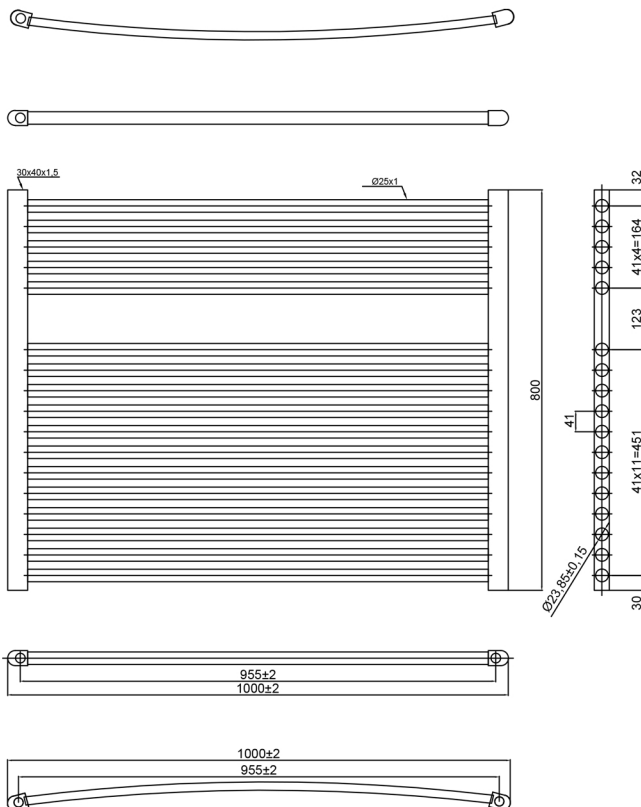

PISA HORIZONTAL

H800MM W1000MM

PRODUCT CODES
CHROME - HZ8001000

10 YEAR GUARANTEE

25X1.2 PROFILE

CHROME 519 - W 1770 - BTU

LIST PRICE
CHROME - £190.00

UNITS 4 & 5 | MAIDENHEAD TRADE & BUSINESS PARK | PRIORS WAY | MAIDENHEAD | BERKSHIRE | SL6 2GQ