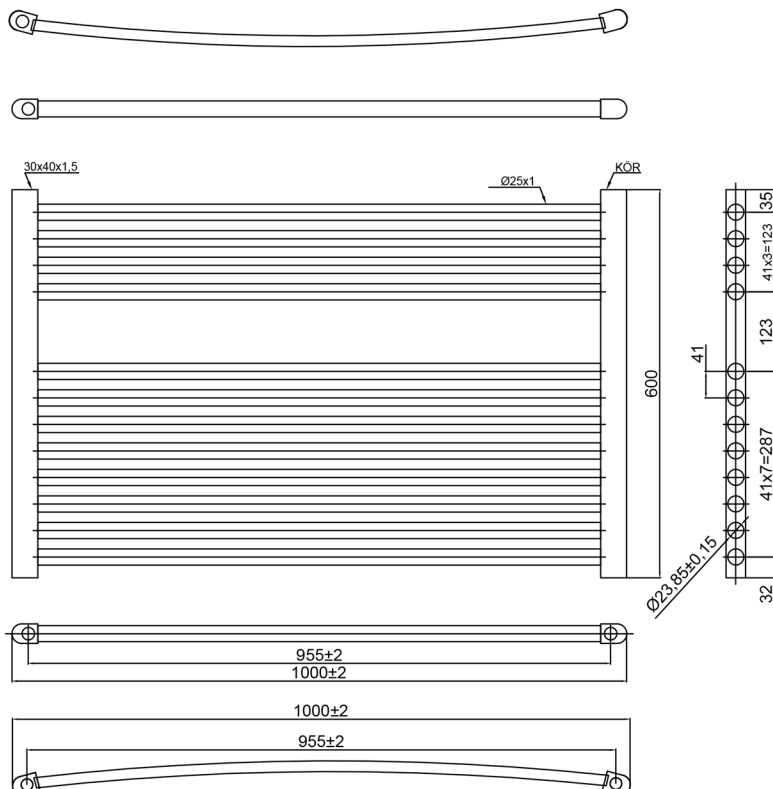

PISA HORIZONTAL

H600MM W1000MM

PRODUCT CODES
CHROME - HZ6001000

10 YEAR GUARANTEE

25X1.2 PROFILE

CHROME 467 - W 1593 - BTU

LIST PRICE
CHROME - £172.00

UNITS 4 & 5 | MAIDENHEAD TRADE & BUSINESS PARK | PRIORS WAY | MAIDENHEAD | BERKSHIRE | SL6 2GQ