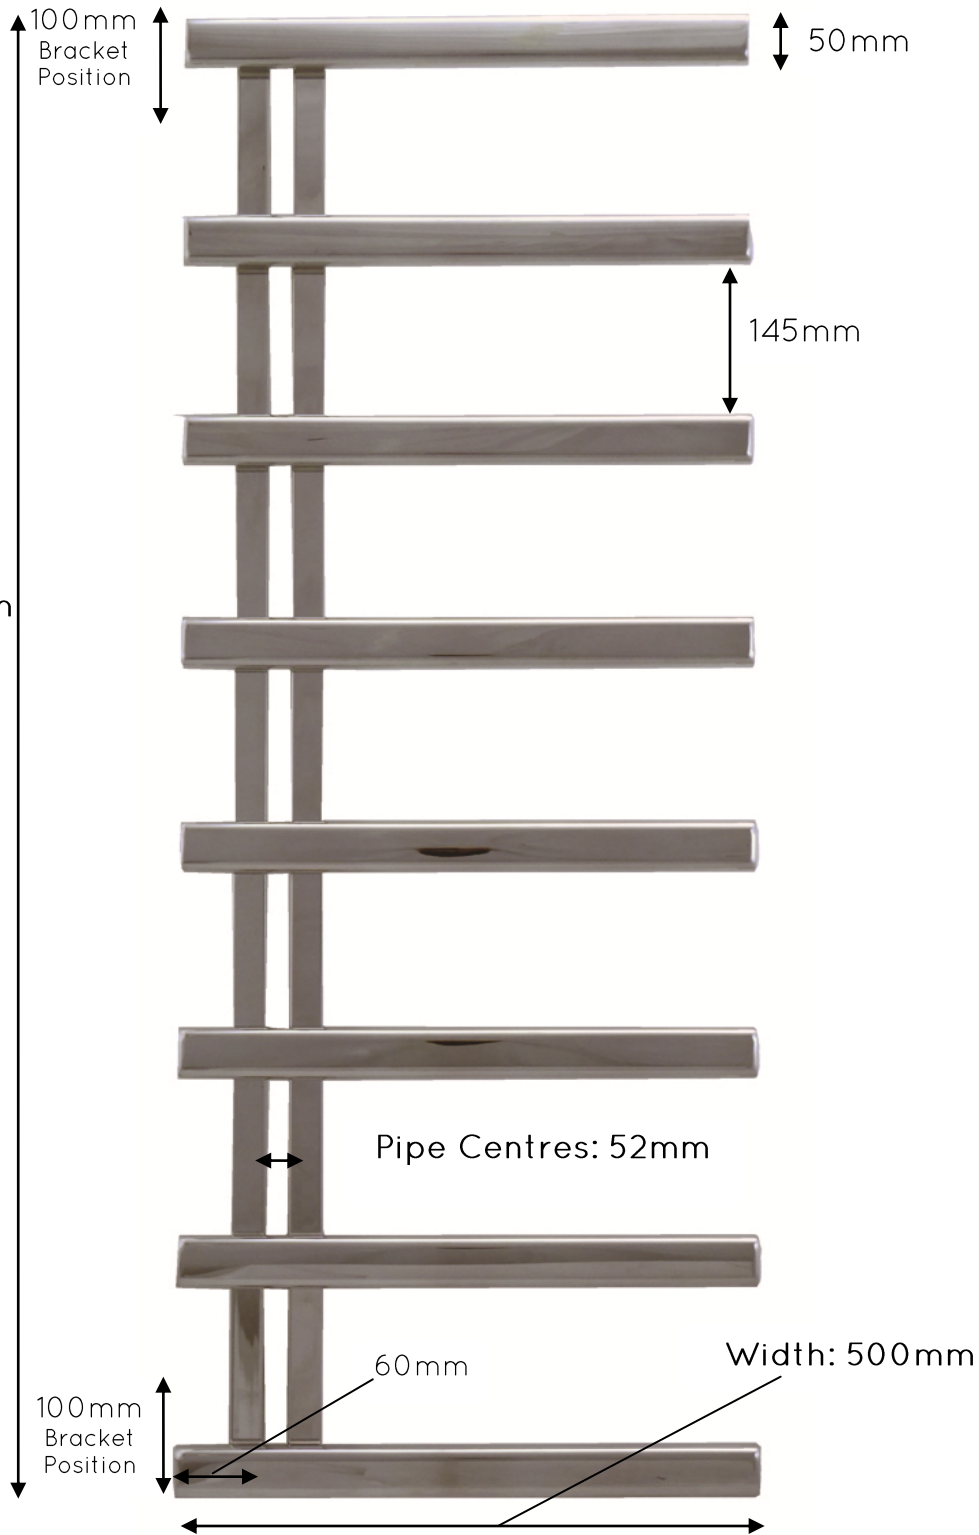

JIS EUROPE
100% STAINLESS STEEL
— EST 1997 —

HEATED TOWEL RAILS

Goodwood 1400mm x 500mm
Oval Profile

Overall
Projection:
95mm -
120mm
Pipe Centres
from the Wall:
56mm - 82mm