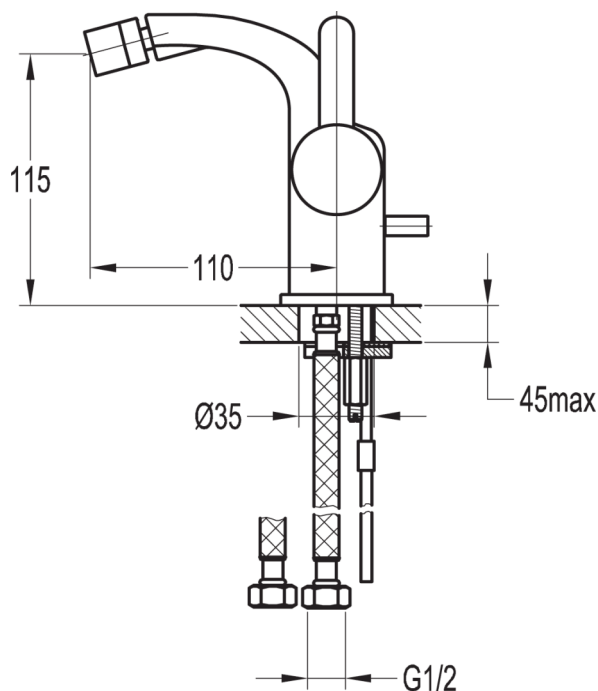

TECHNICAL DATA SHEET

ESSENCE BIDET MIXER WITH CLICKER WASTE SET

Category:
Range:

Bidet Mixers
Essence

Guarantee:
Weight:

10 year
13kg

Dimensions are in millimetres except thread sizes which are BSP imperial.