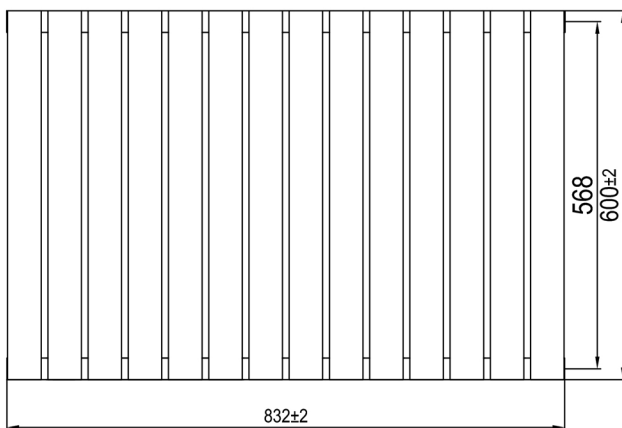

# DORNEY

----

H 600MM W 832MM

----

PRODUCT CODES

CHROME -128005

WHITE - 128008

----

10 YEAR GUARANTEE

----

25X1.2 PROFILE

----

CHROME 389 -W 1327 -BTU

WHITE 507 -W 1729 -BTU

-----

LIST PRICE

CHROME - £281.54

WHITE - £255.69

-----

TOWELRADS.COM LTD  
 ORDERS@TOWELRADS.COM  
 01628 659520

UNITS 4 & 5 | MAIDENHEAD TRADE & BUSINESS PARK | PRIORS WAY | MAIDENHEAD | BERKSHIRE | SL6 2GQ

TEL: 01628 625 367 | FAX: 01628 659 520 | EMAIL: [INFO@TOWELRADS.COM](mailto:INFO@TOWELRADS.COM)