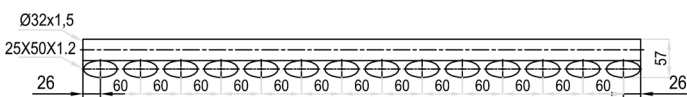

TOWELRADS.COM LTD
ORDERS@TOWELRADS.COM
01628 659520

UNITS 4 & 5 | MAIDENHEAD TRADE & BUSINESS PARK | PRIORS WAY | MAIDENHEAD | BERKSHIRE | SL6 2GQ

TEL: 01628 625 367 | FAX: 01628 659 520 | EMAIL: INFO@TOWELRADS.COM

WWW.TOWELRADS.COM

VAT REG. COMPANY No. 4906064. TOWELRADS IS A TRADING NAME OF TOWELRADS.COM LTD

TOWELRADS.COM