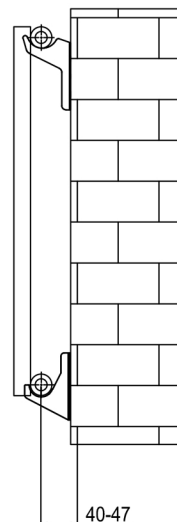

TOWELRADS.COM LTD
ORDERS@TOWELRADS.COM
01628 659520

UNITS 4 & 5 | MAIDENHEAD TRADE & BUSINESS PARK | PRIORS WAY | MAIDENHEAD | BERKSHIRE | SL6 2GQ

TEL: 01628 625 367 | FAX: 01628 659 520 | EMAIL: INFO@TOWELRADS.COM

WWW.TOWELRADS.COM

VAT REG. COMPANY No. 4906064. TOWELRADS IS A TRADING NAME OF TOWELRADS.COM LTD

TOWELRADS.COM