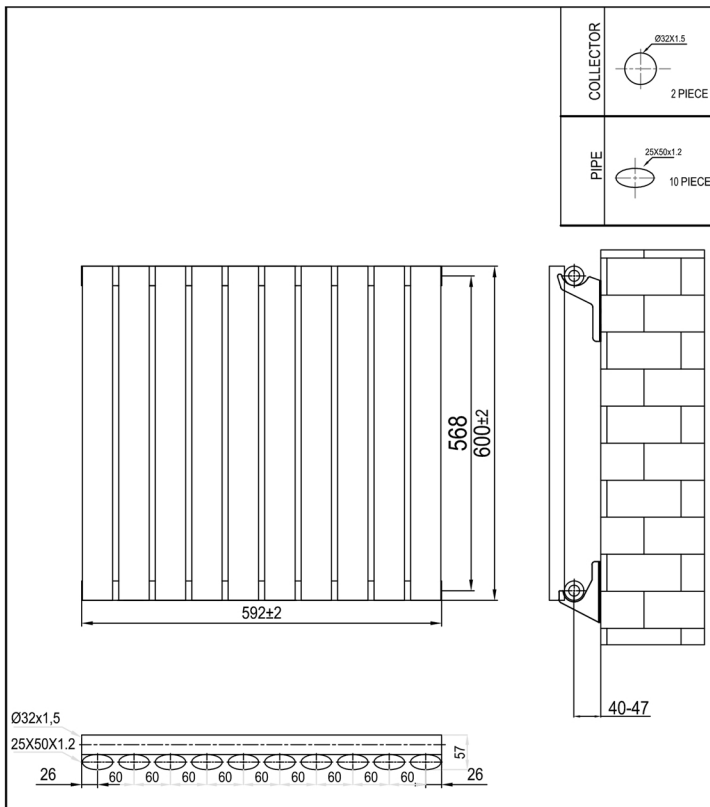

# DORNEY

---  
H 600MM W 592MM  
---

---  
PRODUCT CODES  
CHROME - 128004  
WHITE - 128007  
---

---  
10 YEAR GUARANTEE  
---

---  
25X1.2 PROFILE  
---

---  
CHROME 276 - W 941 - BTU  
WHITE 356 - W 1214 - BTU  
-----

LIST PRICE  
CHROME - £234.15  
WHITE - £209.85

TOWELRADS.COM LTD  
ORDERS@TOWELRADS.COM  
01628 659520

UNITS 4 & 5 | MAIDENHEAD TRADE & BUSINESS PARK | PRIORS WAY | MAIDENHEAD | BERKSHIRE | SL6 2GQ

TEL: 01628 625 367 | FAX: 01628 659 520 | EMAIL: [INFO@TOWELRADS.COM](mailto:INFO@TOWELRADS.COM)